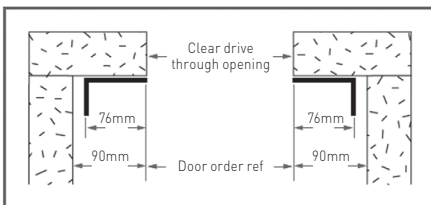

## Rear mounted torsion spring shaft

Fitting within the opening

Order ref height	Standard size heights			
	M1	M2	M3	M4
6'4"	1925	2045	2050	2690
6'6"	2000	2120	2125	2765
6'10"	2075	2195	2200	2840
7'0"	2125	2245	2250	2890

## Front mounted torsion spring shaft

Fitting behind the opening

CPH Clear Passage Height (with NovoPort)

COH (M1) Co-ord Height

OFH (M2) Outer Frame Height

CH (M3) min. Ceiling Height

ID (M4) min. Installation Depth

Order ref height	Standard size heights			
	M1	M2	M3	M4
6'4"	1925	2140	2145	2505
6'6"	2000	2215	2220	2580
6'10"	2075	2290	2295	2655
7'0"	2125	2340	2345	2705

CPH Clear Passage Height (with NovoPort)

COH (M1) Co-ord Height