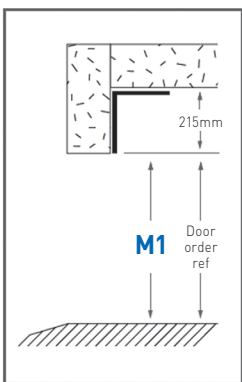

## Rear mounted torsion spring shaft

Fitting within the opening

Order ref height	Standard size heights			
	M1	M2	M3	M4
6'4"	1925	2045	2050	2690
6'6"	2000	2120	2125	2765
6'10"	2075	2195	2200	2840
7'0"	2125	2245	2250	2890

## Front mounted torsion spring shaft

Fitting behind the opening

CPH Clear Passage Height (with NovoPort)

COH (M1) Co-ord Height

OFH (M2) Outer Frame Height

CH (M3) min. Ceiling Height

ID (M4) min. Installation Depth

Order ref height	Standard size heights			
	M1	M2	M3	M4
6'4"	1925	2140	2145	2505
6'6"	2000	2215	2220	2580
6'10"	2075	2290	2295	2655
7'0"	2125	2340	2345	2705

CPH Clear Passage Height (with NovoPort)

COH (M1) Co-ord Height