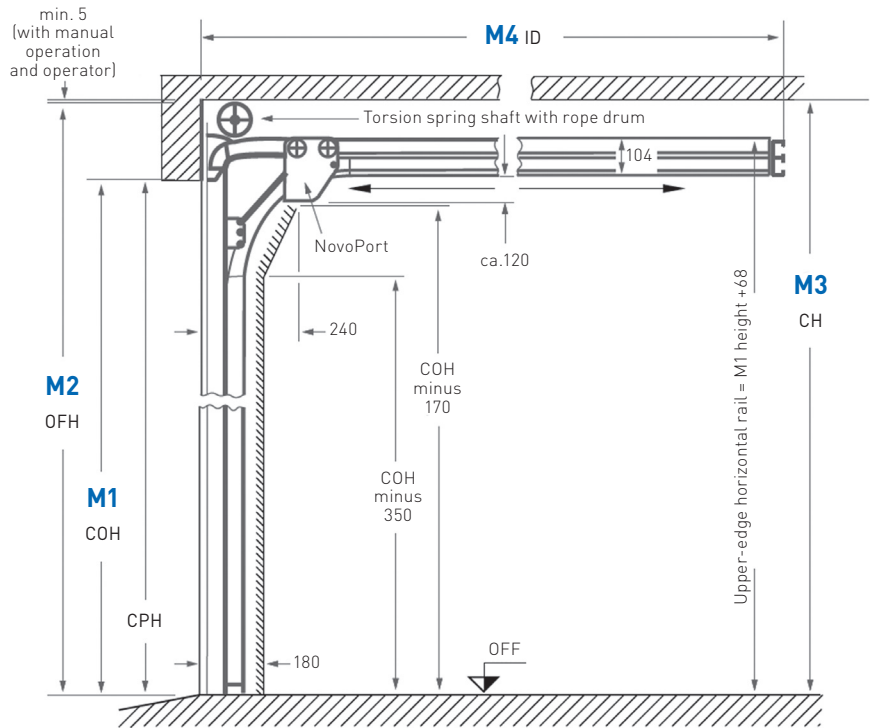

## Rear mounted torsion spring shaft

Fitting within the opening

Order ref height	Standard size heights			
	M1	M2	M3	M4
6'4"	1925	2045	2050	2690
6'6"	2000	2120	2125	2765
6'10"	2075	2195	2200	2840
7'0"	2125	2245	2250	2890

## Front mounted torsion spring shaft

Fitting behind the opening

CPH Clear Passage Height (with NovoPort)

COH (M1) Co-ord Height

OFH (M2) Outer Frame Height

CH (M3) min. Ceiling Height

ID (M4) min. Installation Depth

Order ref height	Standard size heights			
	M1	M2	M3	M4
6'4"	1925	2140	2145	2505
6'6"	2000	2215	2220	2580
6'10"	2075	2290	2295	2655
7'0"	2125	2340	2345	2705

CPH Clear Passage Height (with NovoPort)

COH (M1) Co-ord Height

OFH (M2) Outer Frame Height

CH (M3) min. Ceiling Height

ID (M4) min. Installation Depth