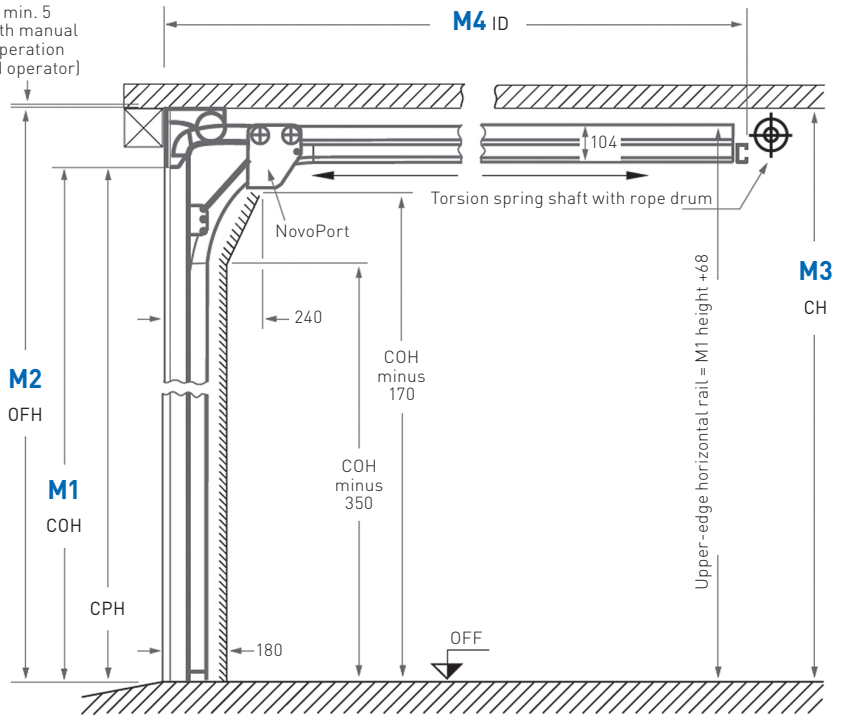

## Rear mounted torsion spring shaft

Fitting within the opening

Order ref height	Standard size heights			
	M1	M2	M3	M4
6'4"	1925	2045	2050	2690
6'6"	2000	2120	2125	2765
6'10"	2075	2195	2200	2840
7'0"	2125	2245	2250	2890

## Front mounted torsion spring shaft

Fitting behind the opening

CPH Clear Passage Height (with NovoPort)

COH (M1) Co-ord Height

OFH (M2) Outer Frame Height

CH (M3) min. Ceiling Height

ID (M4) min. Installation Depth

Order ref height	Standard size heights			
	M1	M2	M3	M4
6'4"	1925	2140	2145	2505
6'6"	2000	2215	2220	2580
6'10"	2075	2290	2295	2655
7'0"	2125	2340	2345	2705

CPH Clear Passage Height (with NovoPort)

COH (M1) Co-ord Height