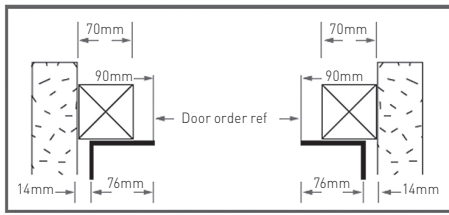

## Rear mounted torsion spring shaft

Fitting within the opening

Order ref height	Standard size heights			
	M1	M2	M3	M4
6'4"	1925	2045	2050	2690
6'6"	2000	2120	2125	2765
6'10"	2075	2195	2200	2840
7'0"	2125	2245	2250	2890

## Front mounted torsion spring shaft

Fitting behind the opening

CPH Clear Passage Height (with NovoPort)

COH (M1) Co-ord Height

OFH (M2) Outer Frame Height

CH (M3) min. Ceiling Height

ID (M4) min. Installation Depth

Order ref height	Standard size heights			
	M1	M2	M3	M4
6'4"	1925	2140	2145	2505
6'6"	2000	2215	2220	2580
6'10"	2075	2290	2295	2655
7'0"	2125	2340	2345	2705

CPH Clear Passage Height (with NovoPort)

COH (M1) Co-ord Height