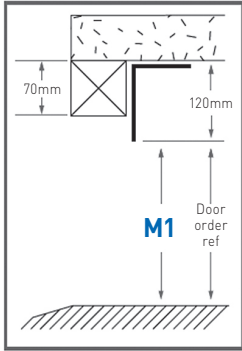

## Rear mounted torsion spring shaft

Fitting within the opening

Order ref height	Standard size heights			
	M1	M2	M3	M4
6'4"	1925	2045	2050	2690
6'6"	2000	2120	2125	2765
6'10"	2075	2195	2200	2840
7'0"	2125	2245	2250	2890

## Front mounted torsion spring shaft

Fitting behind the opening

CPH Clear Passage Height (with NovoPort)

COH (M1) Co-ord Height

OFH (M2) Outer Frame Height

CH (M3) min. Ceiling Height

ID (M4) min. Installation Depth

Order ref height	Standard size heights			
	M1	M2	M3	M4
6'4"	1925	2140	2145	2505
6'6"	2000	2215	2220	2580
6'10"	2075	2290	2295	2655
7'0"	2125	2340	2345	2705

CPH Clear Passage Height (with NovoPort)

COH (M1) Co-ord Height