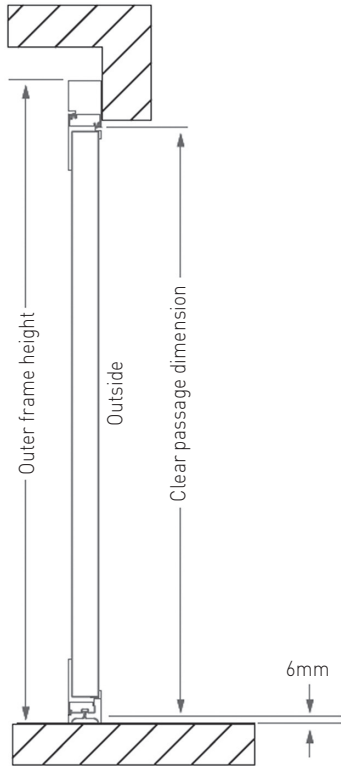

## ISO45 sectional matching side doors

(To match iso20 and iso45 steel sectional overhead doors)

### Door opening inwards

vertical section

### Door opening inwards - standard size

horizontal section

### Standard sizes

horizontal rib, large rib, flush, raised panel

Door order ref	Order sizes outer frame dimensions	Clear passage dimensions
875 x 2000	995 x 2060	845 x 1970
875 x 2125	995 x 2185	845 x 2095
1000 x 2000	1120 x 2060	970 x 1970
1000 x 2125	1120 x 2185	970 x 2095