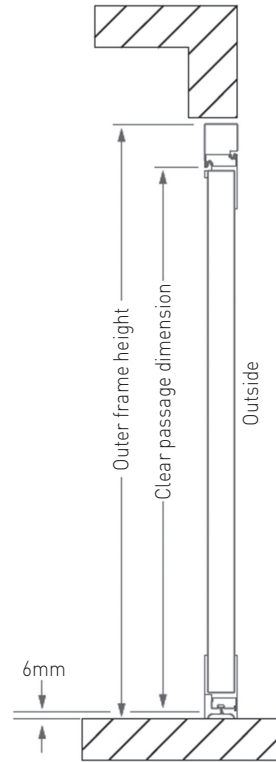

### Door opening inwards

vertical section

### Door opening inwards and outwards

vertical section

### Door opening inwards - standard size

horizontal section

### Standard sizes

horizontal rib, large rib, flush, raised panel

Door order ref	Order sizes outer frame dimensions	Clear passage dimensions
875 x 2000	995 x 2060	845 x 1970
875 x 2125	995 x 2185	845 x 2095
1000 x 2000	1120 x 2060	970 x 1970
1000 x 2125	1120 x 2185	970 x 2095