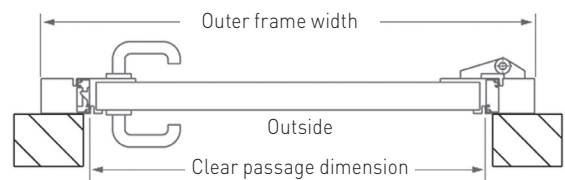

### Door opening inwards

vertical section

### Door opening inwards and outwards

vertical section

### Door opening inwards - standard size

horizontal section

### Standard sizes

horizontal rib, large rib, flush, raised panel

Door order ref	Order sizes outer frame dimensions	Clear passage dimensions
875 x 2000	995 x 2060	845 x 1970
875 x 2125	995 x 2185	845 x 2095
1000 x 2000	1120 x 2060	970 x 1970
1000 x 2125	1120 x 2185	970 x 2095